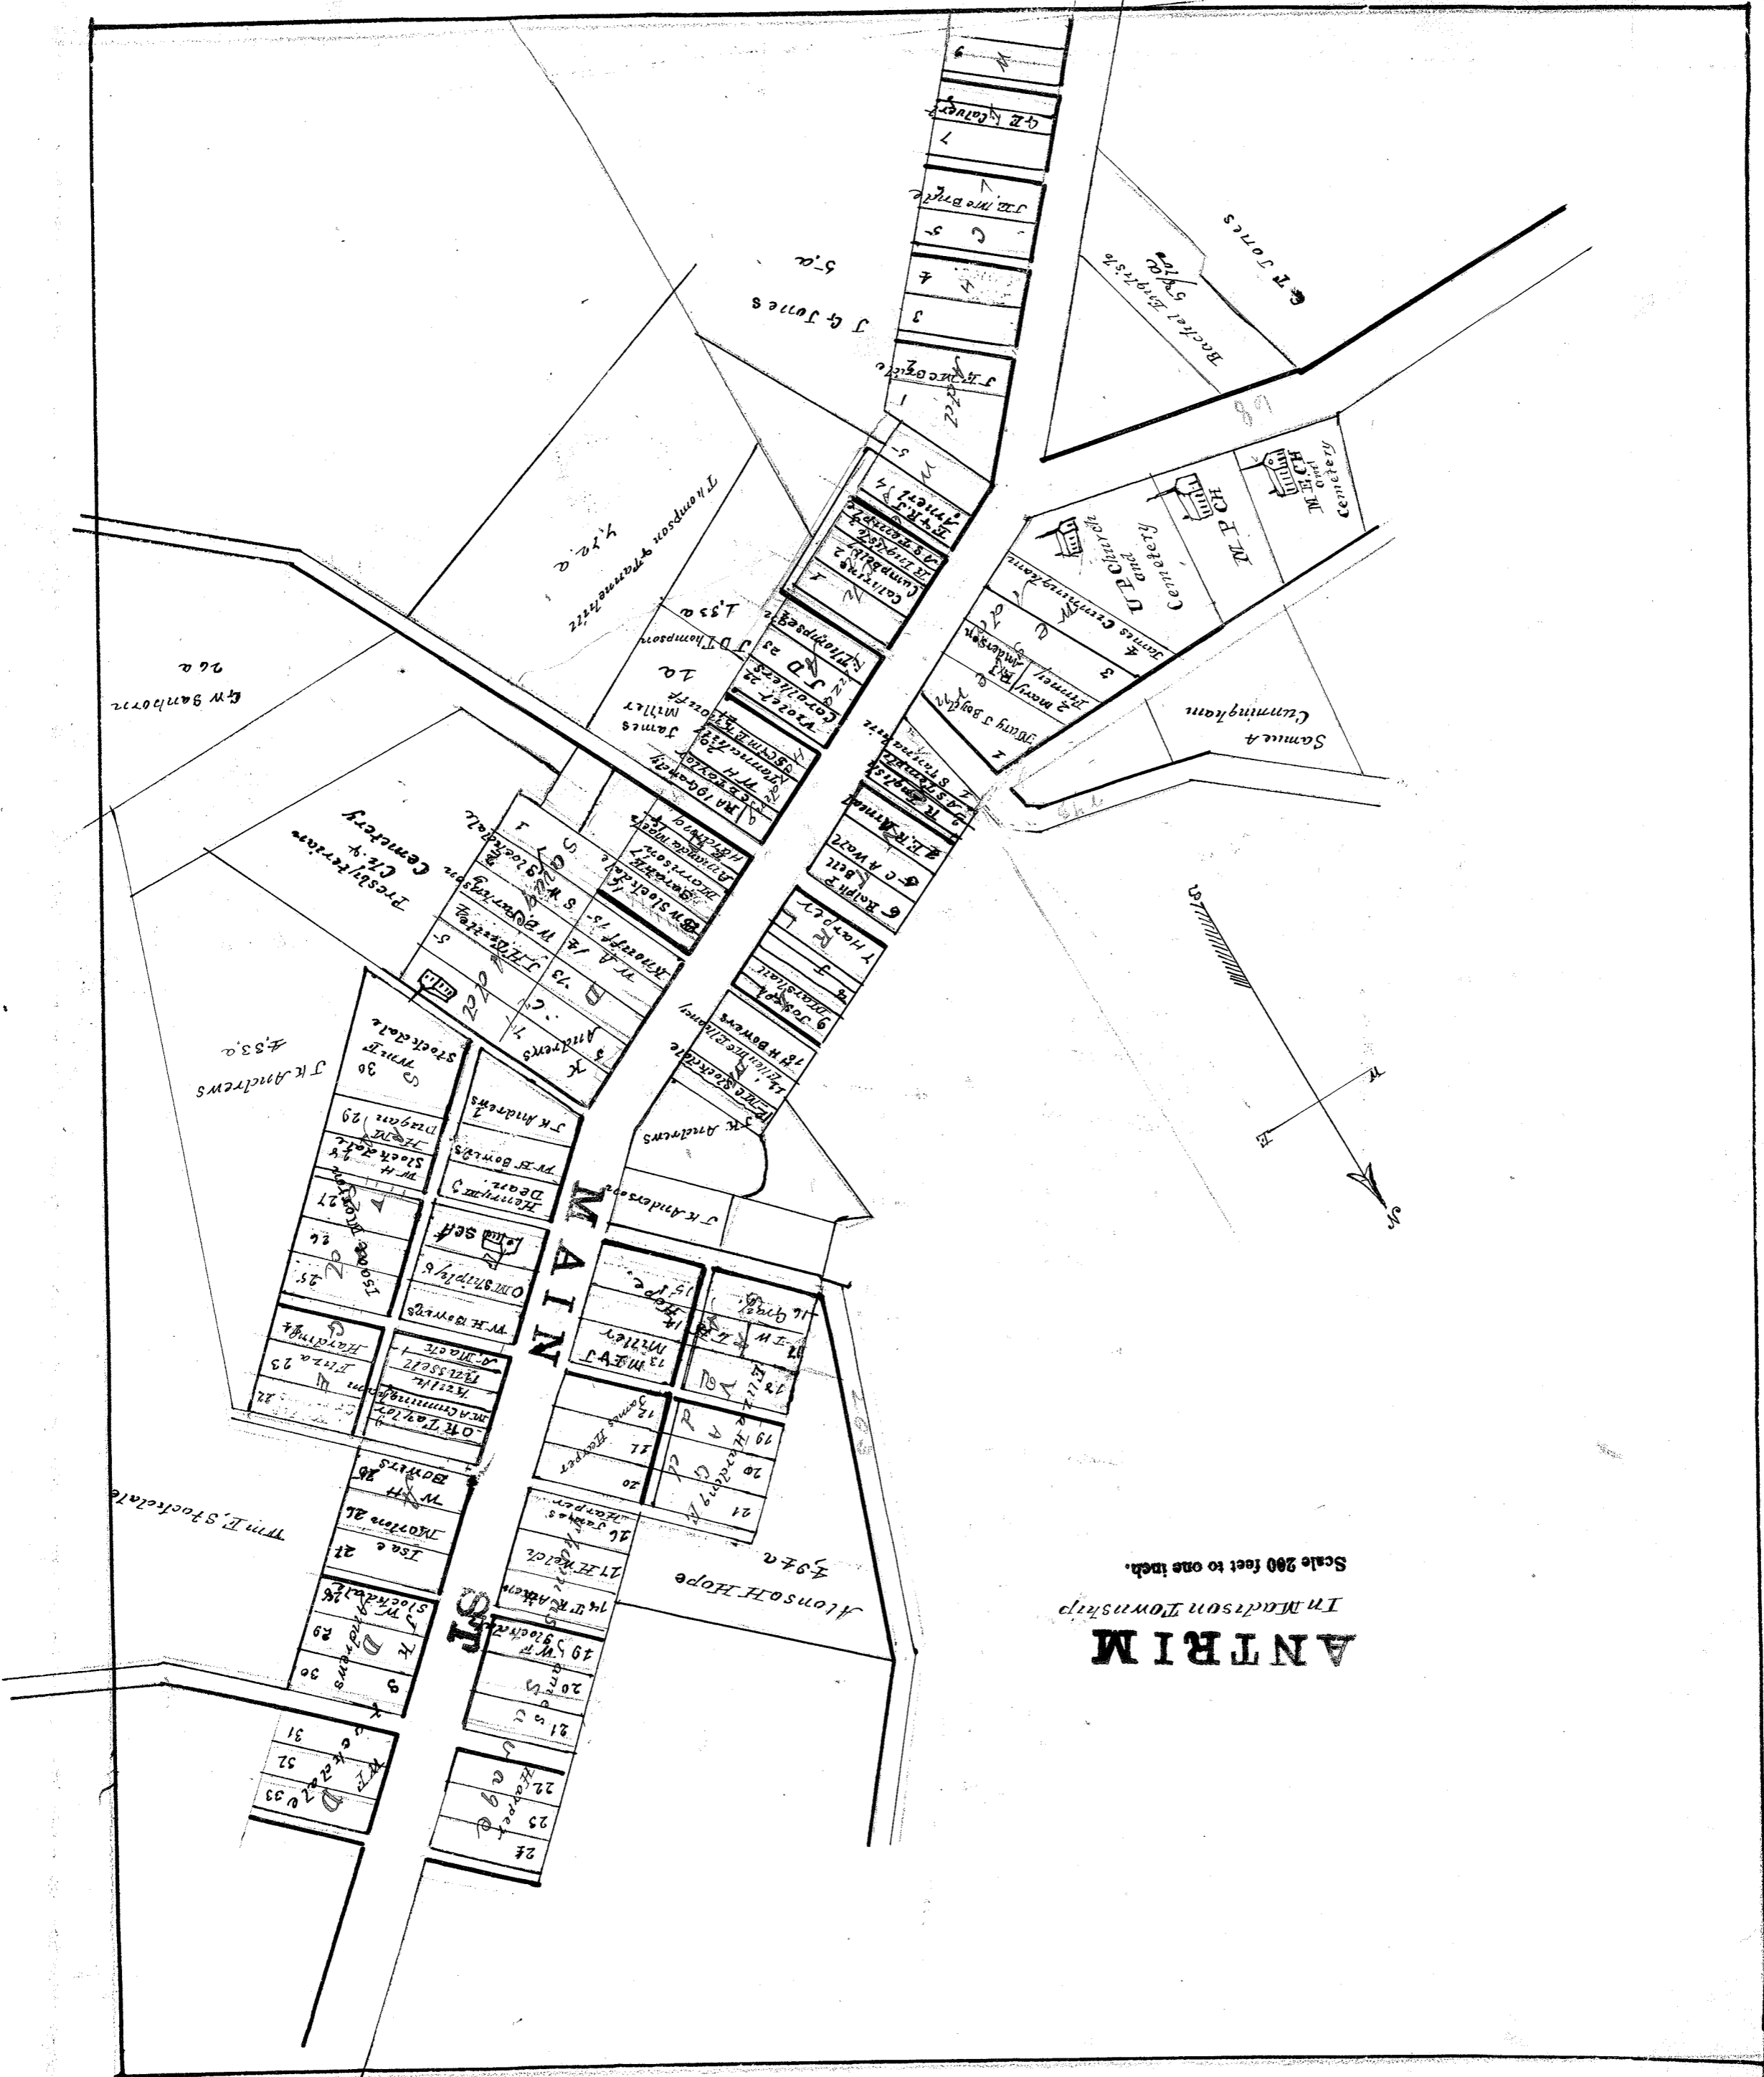

WINCHESTER

17th Merdison Township

Scale 200 feet to one inch

ANTRIM
 IN MADISON TOWNSHIP
 Scale 200 feet to one inch.

47 94110712
 26 a

J. K. Andrews
 #33 a

Wm. I. Stockdale

J. H. Thompson
 #12 a

J. G. Jones
 5-a

J. G. Jones
 Cemetery

Samuel A.
 Cunningham
 Cemetery

J. K. Andrews
 Cemetery

J. H. Thompson
 Cemetery

J. K. Andrews
 Cemetery

Alonso Hope
 Cemetery

W. H. Bowers
 Cemetery